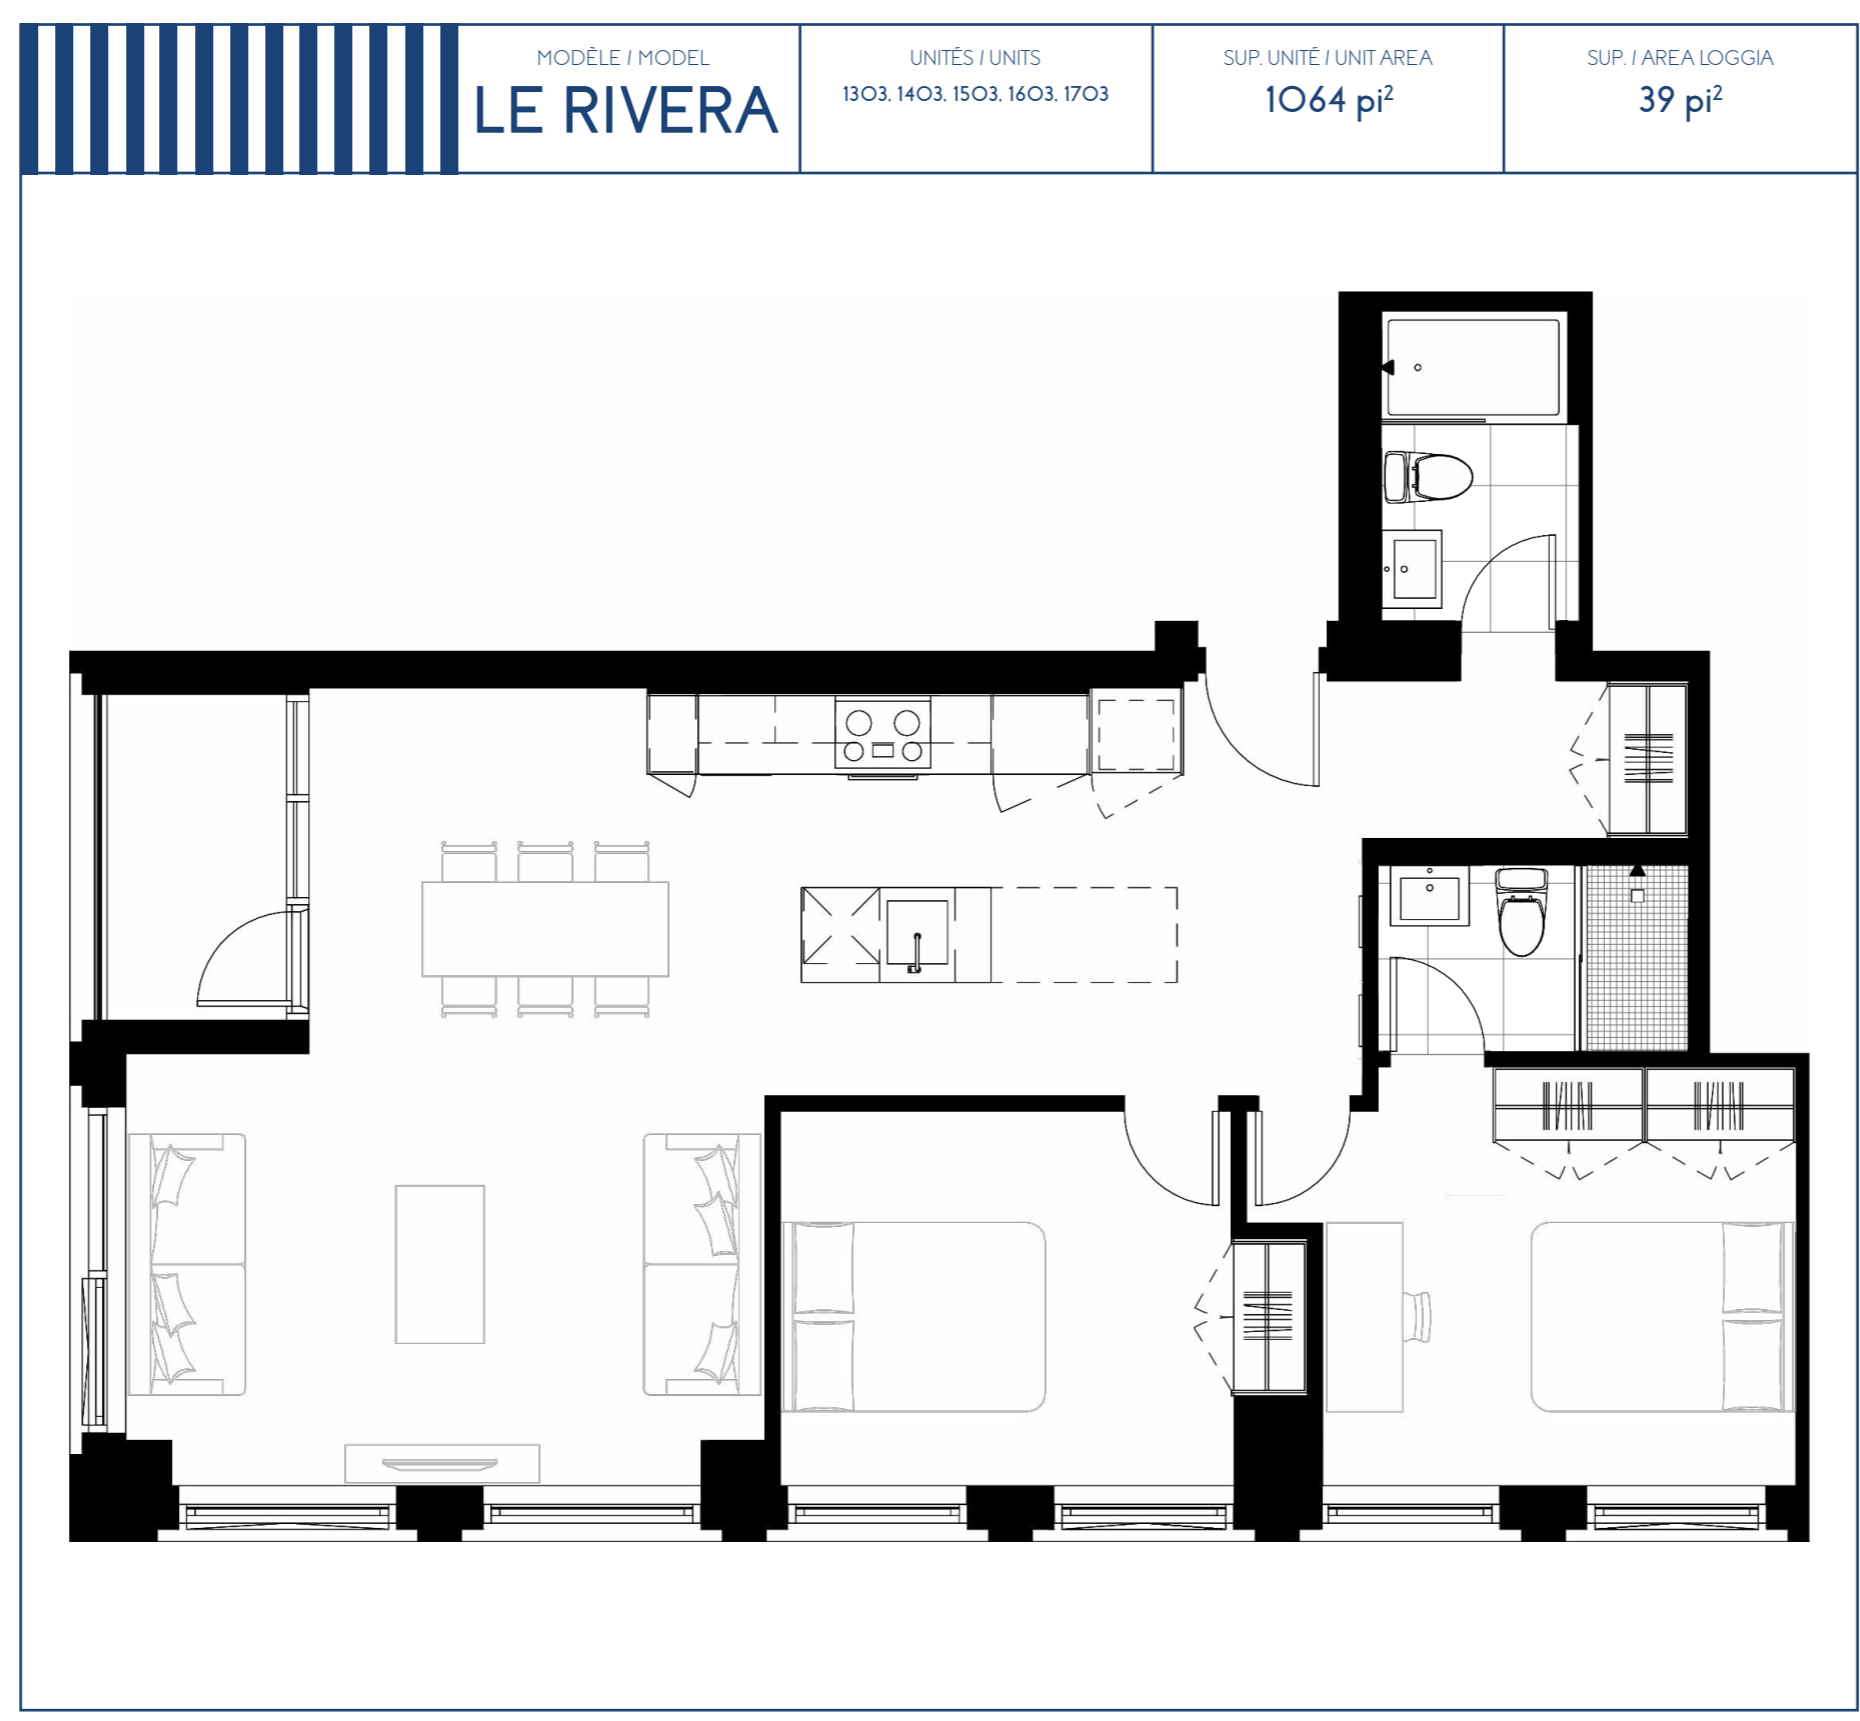

2 CHAMBRES / 2 BEDROOMS

LE RIVERA

MODÈLE / MODEL	UNITÉS / UNITS	SUP. UNITÉ / UNIT AREA	SUP. / AREA LOGGIA
LE RIVERA	13O3, 14O3, 15O3, 16O3, 17O3	1064 pi ²	39 pi ²

- CHAMBRES / ROOMS**
12' - 6 1/8" x 9' - 1"
11' - 11" x 9' - 10 7/8"
- SÈJOUR / LIVING ROOM**
16' - 10 5/8" x 11' - 5 7/8"
- CUISINE / KITCHEN**
SALLE À MANGER / DINING ROOM
11' - 8 1/8" x 5' - 6"
8' - 11 1/4" x 9' - 8 1/8"
- SALLE DE BAIN / BATHROOM**
5' - 2 5/8" x 8' - 2 3/8"
4' - 11" x 8' - 2 3/8"